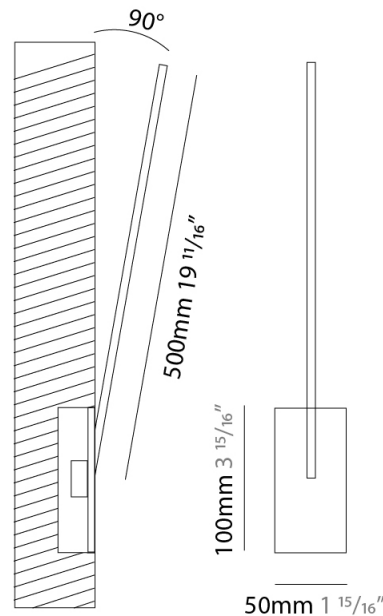

PROJECT	
TYPE	
SPECIFIER	
QUANTITY	
DATE	

SPILLO 1 ROD RECESSED

D46015- -
base number   Color   Finish
                          Temperature   Options

1. To build a product code in our configurator select the specify button on the base model # product page
2. To build a manual product code on this datasheet choose from the options listed below in blue font and add the suffix to the base model #

GENERAL

Series: Spillo
Subseries: Spillo 1 Rod
Brand: Icone
Division: Design
Mounting Type: Recessed
Mounting Location: Wall
Subcategory: Ambient

PHYSICAL

Shape: Rectangle
Width (mm): 50
Width (in): 1 15/16
Height (mm): 500
Height (in): 19 11/16
Light Distribution: Adjustable
Fixture Finish: WHI / BLK / CHR / BGD
Fixture Material: Brass

ELECTRICAL

Lamp Type: LED
Total Output Wattage (W): 6.6
Dimming: 0-10V Dimming
Driver Included: No
Driver Location: Remote
Driver Type: Constant Voltage - 120Vac
Driver Class: Class 2
Input Voltage (V): 120
Output Voltage (V): 12
Upon Request: (Not included, see components) 0-10Vdc dimming / 277Vac

LED

Color Temperature (°K): 2700 / 3000
Nominal Lumen (lm): 550
CRI: >90 CRI
Lamp Life (hrs): 50000

OPTICAL

Adjustability: Tilt 120°

RATINGS AND CERTIFICATIONS

Certified By: Certified for North American Standards
IP rating: IP20