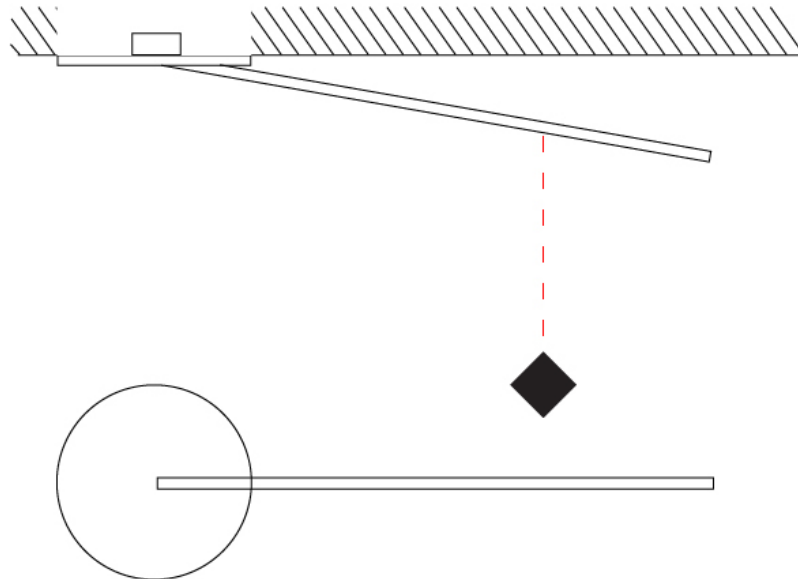

SPILO 1 ROD RECESSED

D46023-

PROJECT

TYPE

SPECIFIER

QUANTITY

DATE

D